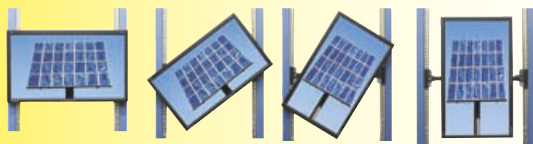

VESA MOUNTS AND ADAPTERS

RMVM-100
1U Tilt Mount
Allows access
behind monitor.

RMVM-2XX series
2U Mounting for single/multiple monitors.
In/out and tilt adjustment.

RMFV-03
3U Fixed mount for
75/100/200 mm hole patterns.

RMVS-XX
Utility shelf attaches behind
RMVF-03 and RMVA-04.
Optional power outlets.

RMVA-04
4U Adjustable mount for
75/100 mm hole patterns.

VPB-75/100
Pivot bracket for
75/100 mm mount.

VAP-XXX
Adapter plates for 75/100/200 mm
hole pattern conversion.