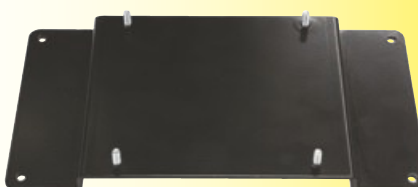

VESA MOUNTS AND ADAPTERS

RMVM-100
1U Tilt Mount
Allows access
behind monitor.

RMVM-2XX series
2U Mounting for single/multiple monitors.
In/out and tilt adjustment.

RMFV-03
3U Fixed mount for
75/100/200 mm hole patterns.

RMVS-XX
Utility shelf attaches behind
RMVF-03 and RMVA-04.
Optional power outlets.

RMVA-04
4U Adjustable mount for
75/100 mm hole patterns.

VPB-75/100
Pivot bracket for
75/100 mm mount.

VAP-XXX
Adapter plates for 75/100/200 mm
hole pattern conversion.